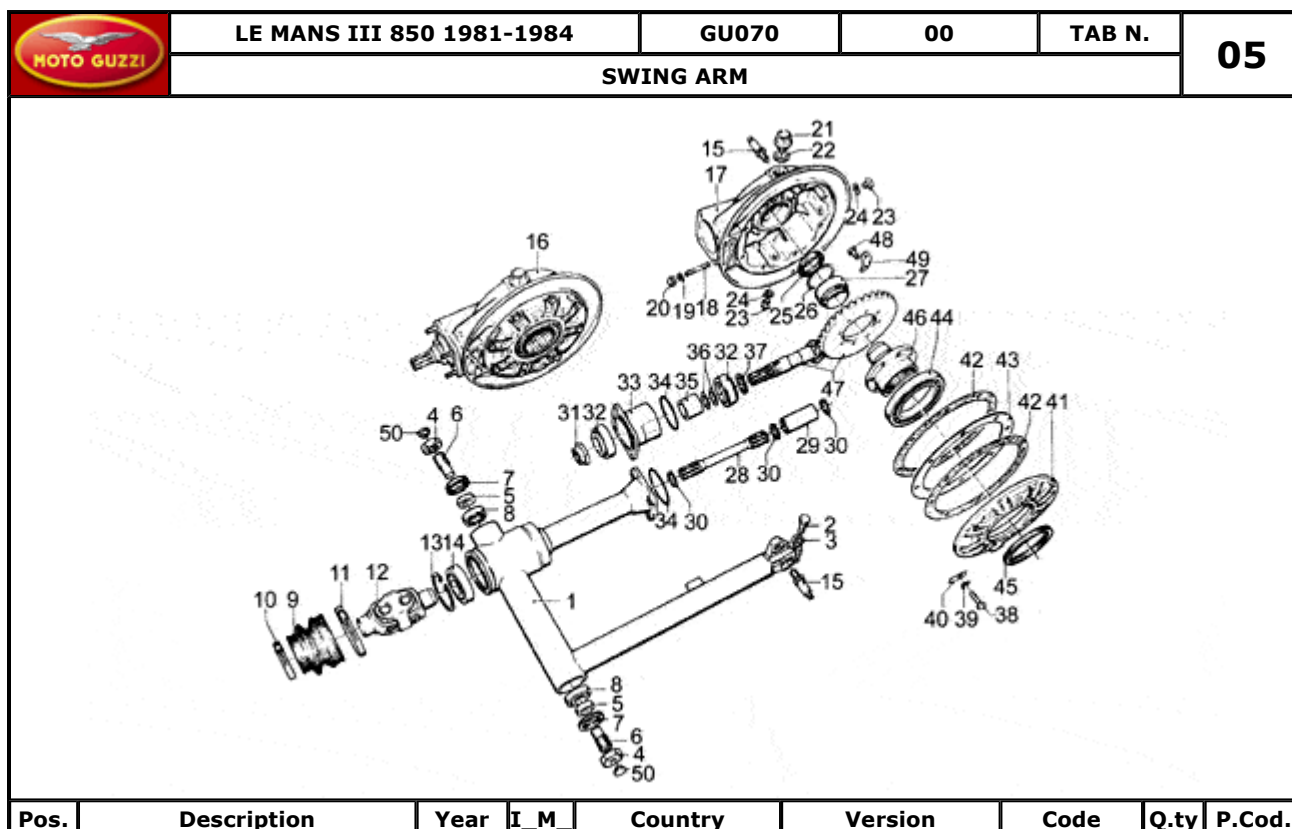

Pos.	Description	Year	I_M	Country	Version	Code	Q.ty	P.Cod.
1	Swing arm	-	-	-	-	GU28540250	1	
2	Screw	-	-	-	-	GU98052535	1	
3	Washer 10,2x18x2	-	-	-	-	GU95004210	1	
4	Nut	-	-	-	-	GU14547800	2	
5	Spacer	-	-	-	-	GU12547200	2	
6	Pin	-	-	-	-	GU14547001	2	
7	Gasket ring	-	-	-	-	GU90403040	2	
8	Bearing	-	-	-	-	GU92249217	2	
9	Protection collar	-	-	-	-	GU18548000	1	
10	Clamp	-	-	-	-	GU12548401	1	
11	Hose clamp 62/82 mm	-	-	-	-	GU12548201	1	
12	Coupling	-	-	-	-	GU30328031	1	
13	Circlip	-	-	-	-	GU90272062	1	
14	Ball bearing 30x62x16	-	-	-	-	GU92204230	1	
15	Pin	-	-	-	-	GU12555201	2	
16	Transmission complete	-	-	-	-	GU17350250	1	
17	Transmission box, blank	-	-	-	-	GU28350345	1	
18	Stud bolt 8x46	-	-	-	-	GU96508045	4	
19	Washer 8,4X13X0,8	-	-	-	-	GU14615901	4	
20	Nut	-	-	-	-	GU92781081	4	
21	Oil plug	-	-	-	-	GU28351260	1	
22	Gasket 20,1x28x2	-	-	-	-	GU95100709	1	
23	Oil level plug	-	-	-	-	GU95980214	2	
24	Gasket	-	-	-	-	GU10528900	2	
25	Gasket ring	-	-	-	-	GU90403850	1	
26	Gasket ring	-	-	-	-	GU12351100	1	
27	Roller bearing 40x55x17	-	-	-	-	GU92254340	1	
28	Drive shaft	-	-	-	-	GU28326350	1	
29	Hose	-	-	-	-	GU12327700	1	
30	Snap ring	-	-	-	-	GU90271020	3	
31	Nut	-	-	-	-	GU30356760	1	
32	Tap.roller bearing 25x5	-	-	-	-	GU92249227	2	
33	Flange	-	-	-	-	GU18352400	1