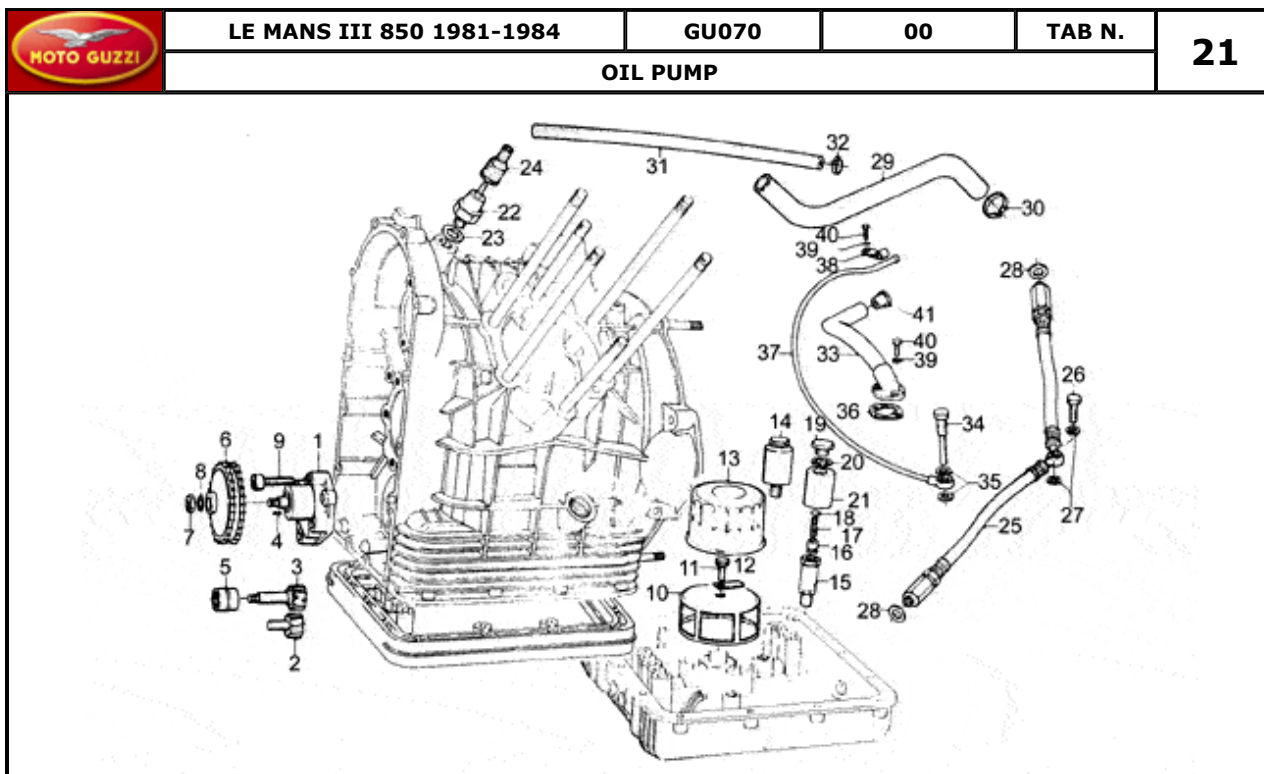

Pos.	Description	Year	I_M_	Country	Version	Code	Q.ty	P.Cod.
1	Oil pump gear	-	-	-	-	GU30147700	1	
2	Driven gear	-	-	-	-	GU13148400	1	
3	Drive gear	-	-	-	-	GU13147800	1	
4	Transmission key	-	-	-	-	GU13148300	1	
5	Roller bearing 10x22x20	-	-	-	-	GU92252210	1	
6	Oil pump gear	-	-	-	-	GU13147701	1	
7	Nut	-	-	-	-	GU92602308	1	
8	Spring washer	-	-	-	-	GU95120085	1	
9	Screw M8X30	-	-	-	-	GU98622430	4	
10	Oil filter	-	-	-	-	GU14152200	1	
11	Hex screw M6X16	-	-	-	-	GU98054316	1	
12	Plate	-	-	-	-	GU95187006	1	
13	Oil filter 61 mm	-	-	-	-	GU14153000	1	
14	Oil valve cpl.	-	-	-	-	GU03158200	1	
15	Valve body	-	-	-	-	GU10158701	1	
16	Piston	-	-	-	-	GU12150900	1	
17	Valve spring	-	-	-	-	GU94321072	1	
18	Bottom	-	-	-	-	GU12150700	1	
19	Plug	-	-	-	-	GU12159000	1	
20	Washer 14,5X20X1	-	-	-	-	GU95100523	2	
21	Cup	-	-	-	-	GU14158800	1	
22	Pressure sensor	-	-	-	-	GU17768750	1	
23	Gasket 12,25	-	-	-	-	GU12006400	1	
24	Cap	-	-	-	-	GU12717600	1	
25	Pipe	-	-	-	-	GU01153600	1	
26	Screw	-	-	-	-	GU95990037	5	
27	Gasket 8,25x15x1	-	-	-	-	GU12154200	2	
28	Gasket	-	-	-	-	GU25656102	2	
29	Pipe	-	-	-	-	GU28157450	1	
30	Hose clamp	-	-	-	-	GU28157850	1	
31	Rubber pipe 12,5X7,8 5/16"	-	-	-	-	GU00823956080	1	
32	Hose clamp	-	-	-	-	GU28157950	1	
33	Breather pipe	-	-	-	-	GU01007200	1	
34	Screw	-	-	-	-	GU12006600	1