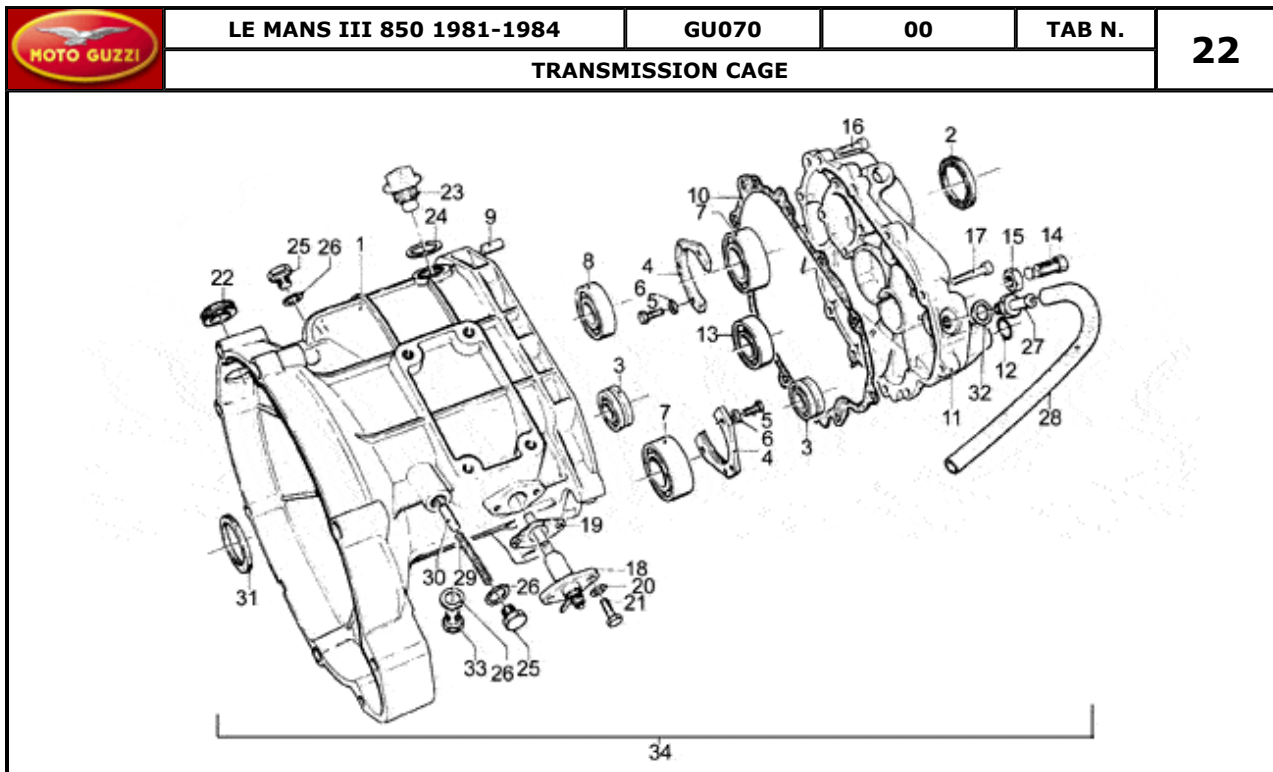

Pos.	Description	Year	I_M	Country	Version	Code	Q.ty	P.Cod.
1	Gearbox, blank	-	-	-	-	GU14200211	1	
2	Gasket ring 35x47x7	-	-	-	-	GU90403547	1	
3	Roller bearing 17x35x15	-	-	-	-	GU92256218	2	
4	Plate	-	-	-	-	GU14213803	2	
5	Hex socket screw M6X16	-	-	-	-	GU98622316	6	
6	Washer 6,4x10x0,7	-	-	-	-	GU14217901	6	
7	Ball bearing AF/AS 25x52	-	-	-	-	GU92218424	2	
8	Roller bearing AS 17x47x14	-	-	-	-	GU92234717	1	
9	Pin	-	-	-	-	GU95512081	2	
10	Gasket	-	-	-	-	GU14201110	1	
11	Box cover, blank	-	-	-	-	GU18200802	1	
12	O-ring 13,95x2,92	-	-	-	-	GU90706140	1	
13	Ball bearing AP 17x47x14	-	-	-	-	GU92201417	1	
14	Screw	-	-	-	-	GU14237800	1	
15	Low nut M12x1,25	-	-	-	-	GU92602512	1	
16	Hex socket screw M6X25	-	-	-	-	GU98622325	10	
17	Screw M6X35	-	-	-	-	GU98620335	1	
18	Neutral indicator switch	-	-	-	-	GU12207200	1	
19	Gasket	-	-	-	-	GU12207700	1	
20	Washer	-	-	-	-	GU95000206	2	
21	Hex screw M6X16	-	-	-	-	GU98054316	2	
22	Plug	-	-	-	-	GU93180220	1	
23	Oil unload plug	-	-	-	-	GU12003702	1	
24	Gasket 20,1x28x2	-	-	-	-	GU95100709	1	
25	Plug	-	-	-	-	GU95980610	2	
26	Gasket	-	-	-	-	GU10528900	3	
27	Oil breather valve	-	-	-	-	GU14204955	1	
28	Rubber pipe 12,5X7,8 5/16"	-	-	-	-	GU00823956080	1	
29	Lever return spring	-	-	-	-	GU94321067	1	
30	Pawl	-	-	-	-	GU55234700	1	
31	Gasket ring 35x47x7/6,5	-	-	-	-	GU90403548	1	
32	Gasket 8,25x15x1	-	-	-	-	GU12154200	1	
33	Oil level plug	-	-	-	-	GU95980214	1	
34	Gearbox assy., blank	-	-	-	-	GU28991560	1