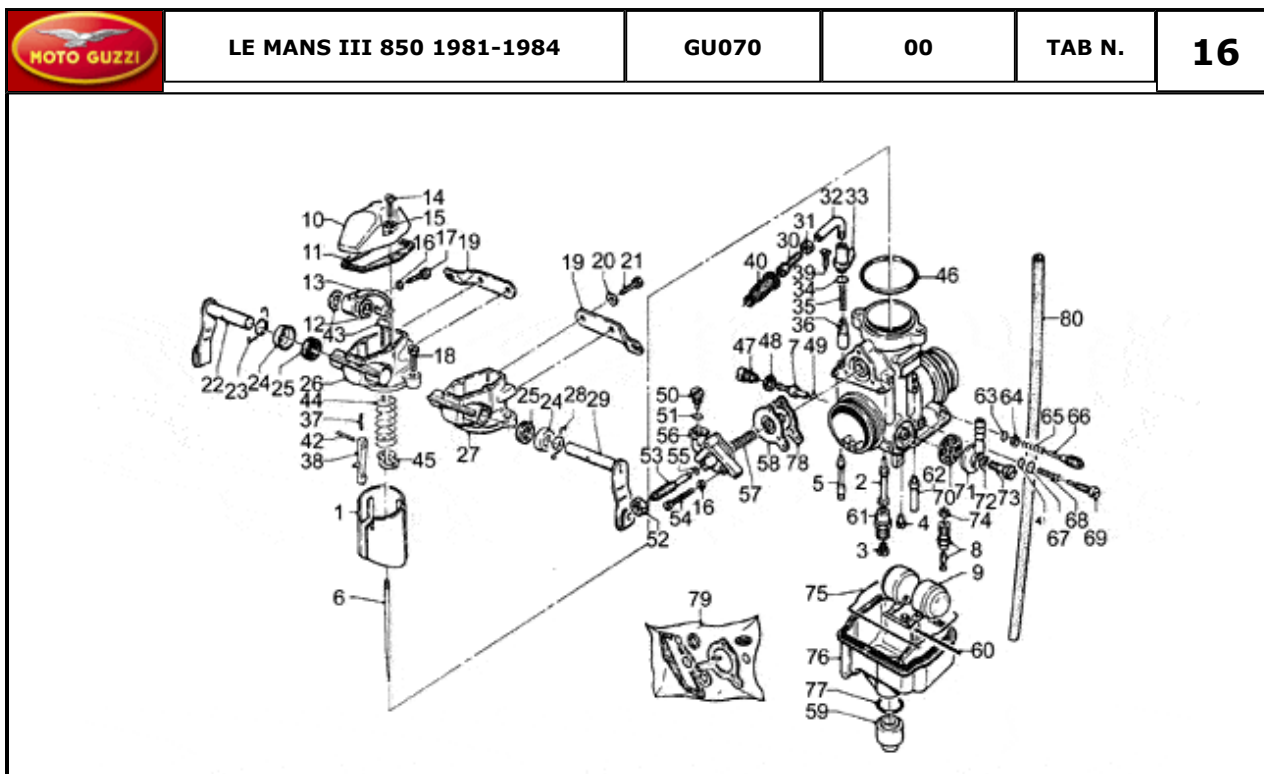

Pos.	Description	Year	I_M_	Country	Version	Code	Q.ty	P.Cod.
1	Gas valve	-	-	-	-	GU14937550	1	
2	Needle valve 268 A-B	-	-	-	-	GU37935506	1	
3	Main jet 115	-	-	-	-	GU28935750	1	
4	Idle jet 50	-	-	-	-	GU66935910	1	
5	Starter jet 70	-	-	-	-	GU14936050	1	
6	Conical pin	-	-	-	-	GU28937750	1	
7	Pump jet 33	-	-	-	-	GU28939050	1	
8	Needle valve 300	-	-	-	-	GU14939150	1	
9	Float	-	-	-	-	GU14933000	1	
10	Plug	-	-	-	-	GU14933150	1	
11	Cover gasket	-	-	-	O1	0000000	1	
12	Gasket	-	-	-	O1	0000000	1	
13	Throttle lever	-	-	-	-	GU14933550	1	
14	Screw	-	-	-	-	GU14933450	2	
15	Spring washer	-	-	-	-	GU14933650	2	
16	Washer	-	-	-	-	GU13932900	4	
17	Screw	-	-	-	-	GU14933450	1	
18	Screw	-	-	-	-	GU14934650	2	
19	LH support	-	-	-	-	GU28934751	1	
	RH support	-	-	-	-	GU28934750	1	
20	Spring washer	-	-	-	-	GU14934850	2	
21	Screw	-	-	-	-	GU14934950	2	
22	RH carburettor rod	-	-	-	-	GU28935150	1	
23	Spring	-	-	-	-	GU14935350	1	
24	Cover	-	-	-	-	GU14935450	1	
25	RH mixture chamber cover	-	-	-	O1	0000000	1	
26	RH mixture chamber cover	-	-	-	-	GU14935950	1	
27	LH mixture chamber cover	-	-	-	-	GU14936150	1	
28	LH mixture chamber cover	-	-	-	-	GU14936250	1	
29	LH carburettor rod	-	-	-	-	GU28935850	1	
30	Wire tensioner screw	-	-	-	-	GU53937200	1	
31	Nut	-	-	-	-	GU19938880	1	
32	Pipe	-	-	-	-	GU14937950	1	
33	Starter device cover	-	-	-	-	GU17937450	1