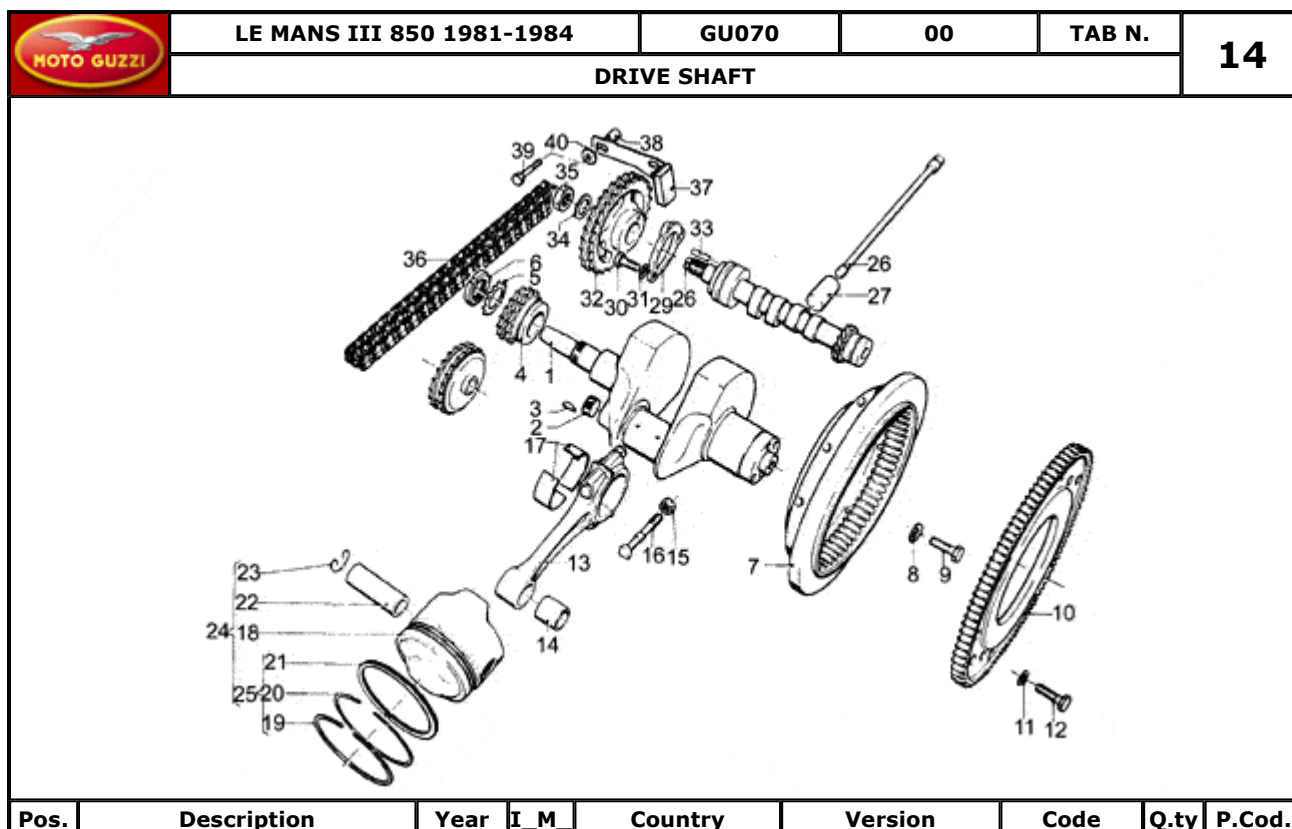

Pos.	Description	Year	I_M	Country	Version	Code	Q.ty	P.Cod.
1	Drive shaft	-	-	-	-	GU18064204	1	
2	Plug	-	-	-	-	GU12065400	1	
3	Transmission key	-	-	-	-	GU91702355	1	
4	Pinion	-	-	-	-	GU14072001	1	
5	Safety washer	-	-	-	-	GU95028025	1	
6	Ring nut	-	-	-	-	GU93601026	1	
7	Flywheel	-	-	-	-	GU14067050	1	
8	Washer 8,4X13X0,8	-	-	-	-	GU14615901	6	
9	Screw M8X25	-	-	-	-	GU12067701	6	
10	Chain ring	-	-	-	-	GU17067900	1	
11	Washer 8,4X13X0,8	-	-	-	-	GU14615901	8	
12	Hex screw M8X20	-	-	-	-	GU98054420	8	
13	Connecting rod	-	-	-	-	GU30061500	2	
14	Bush	-	-	-	-	GU91112128	2	
15	Self-locking nut	-	-	-	-	GU92731090	4	
16	Screw	-	-	-	-	GU30062260	4	
17	Bearing half-shell	-	-	-	-	GU30062000	4	
	Bearing half-shell 0,254 mm	-	-	-	MIN	GU30062001	4	
	Bearing half-shell 0,508 mm	-	-	-	MIN	GU30062002	4	
	Bearing half-shell 0,762 mm	-	-	-	MIN	GU30062003	4	
18	Piston assy	-	-	-	-	GU14060445	2	
19	Upper segment	-	-	-	-	GU14060705	2	
20	Lower segment	-	-	-	-	GU17060900	2	
21	Oil scraper ring	-	-	-	-	GU17061000	2	
22	Piston pin	-	-	-	-	GU13061260	2	
23	Stop ring	-	-	-	-	GU27061385	4	
24	Piston assy	-	-	-	-	GU14060445	2	
25	Piston rings set	-	-	-	-	GU14060655	2	
26	Rocker arm rod	-	-	-	-	GU37045006	4	
27	Tappet 0,05 mm	-	-	-	MAG	GU10045801	4	
	Tappet 0,10 mm	-	-	-	MAG	GU10045802	4	
	Tappet	-	-	-	-	GU17045860	4	
28	Camshaft	-	-	-	PM	GU14053340	1