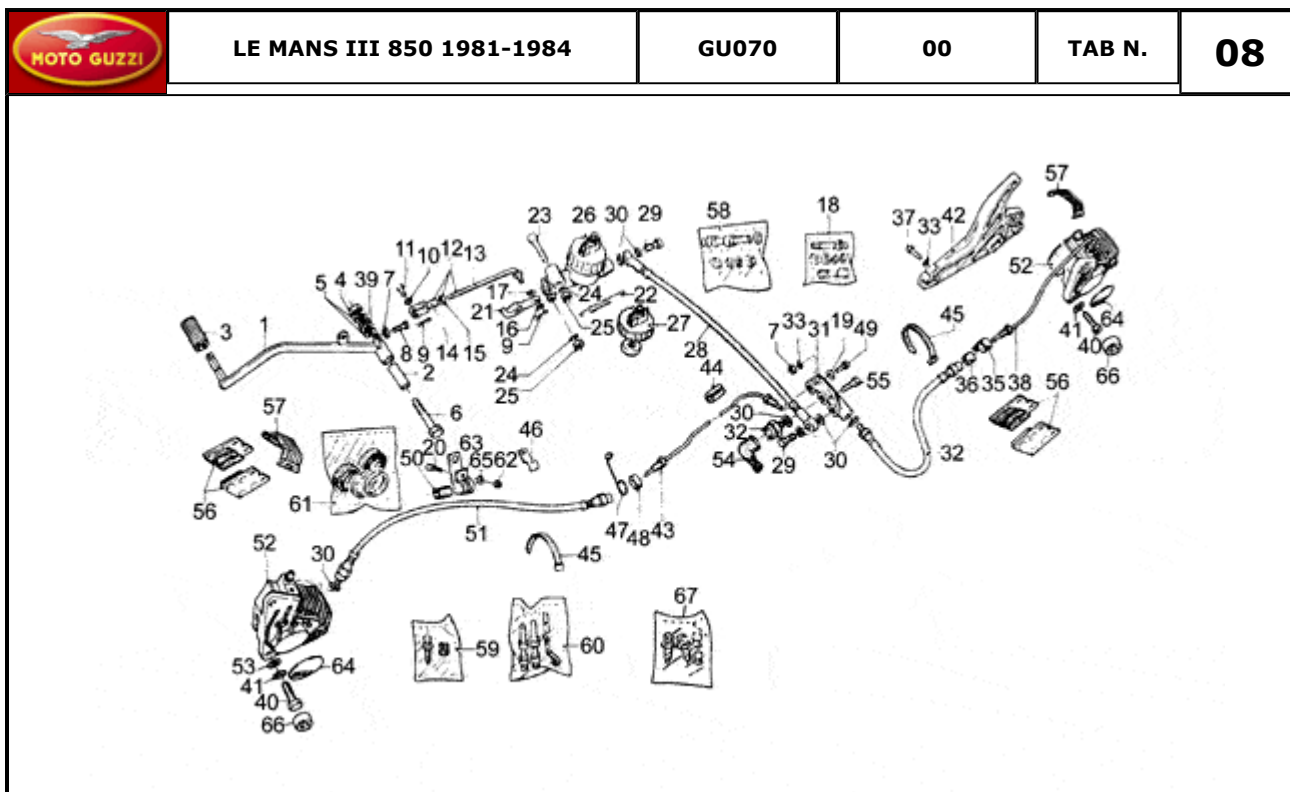

Pos.	Description	Year	I_M	Country	Version	Code	Q.ty	P.Cod.
1	Brake lever	-	-	-	-	GU17677061	1	
2	Bush	-	-	-	-	GU17252050	1	
3	Rubber spacer	-	-	-	-	GU14251001	1	
4	Low nut M12x1,25	-	-	-	-	GU92602512	1	
5	Washer	-	-	-	-	GU95100409	2	
6	Screw	-	-	-	-	GU98053660	1	
7	Nut	-	-	-	-	GU92602206	3	
8	Hex screw M6X20	-	-	-	-	GU98054320	1	
9	Split pin	-	-	-	-	GU95500222	2	
10	Washer	-	-	-	-	GU95129110	1	
11	Pin	-	-	-	-	GU95770265	1	
12	Brake m.cyl. rod assy	-	-	-	-	GU17675051	1	
13	Tie rod	-	-	-	-	GU17675151	1	
14	Fork	-	-	-	-	GU95740175	1	
15	Nut	-	-	-	-	GU92690073	1	
16	Washer 7,5x13x1	-	-	-	-	GU95100173	1	
17	Spring washer	-	-	-	-	GU95129130	1	
18	Pads kit	-	-	-	-	GU14659450	1	
19	Washer	-	-	-	-	GU95001206	2	
20	Screw	-	-	-	-	GU98280410	1	
21	Pump control lever	-	-	-	-	GU17667551	1	
22	Spring	-	-	-	-	GU17667651	1	
23	Screw M8X40	-	-	-	-	GU98620440	1	
24	Spring washer	-	-	-	-	GU95021108	2	
25	Nut M8X1,25	-	-	-	-	GU92602208	2	
26	Rear master cylinder	-	-	-	02699N-E-03	GU29667000	1	
27	Pump cover	-	-	-	-	GU18667450	1	
28	Pipe	-	-	-	-	GU17658550	1	
	Rear divider	-	-	D	-	GU18658560	1	
29	Oil pipe screw *	-	-	-	-	GU95990028	2	
30	Gasket	-	-	-	-	GU25656100	7	
31	Distributor	-	-	D	-	GU14668555	1